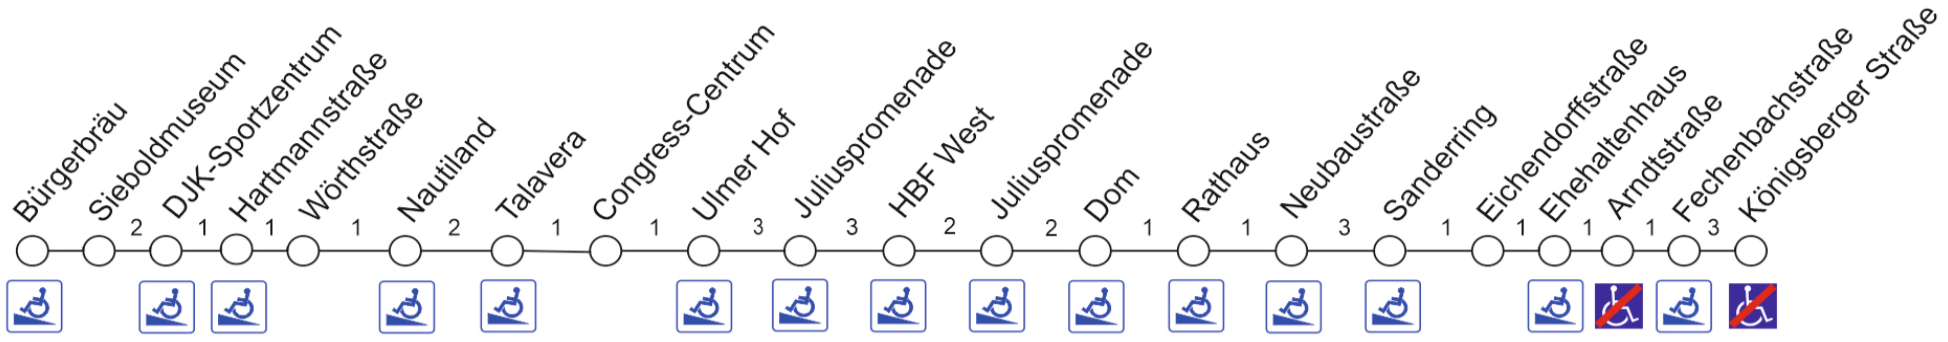

4 Zellerau - Stadtmitte - Hauptbahnhof - Sanderau

- Haltestellen, die für Rollstuhl-Rampen der Straßenbahn geeignet sind
- Haltestellen, die nicht barrierefrei sind (HBF West: Zweite Halteposition)

Alle Haltestellen sind mit Fahrausweisverkaufsautomaten ausgestattet.

Trotz sorgfältiger Bearbeitung sind Fehler nicht auszuschließen. Die Fahrplanangaben sind daher ohne Gewähr. Änderungen bleiben vorbehalten.

		Montag mit Freitag																	
Fahrt mit Niederflurwagen																			
Verkehrshinweis																	S	S	S
Bürgerbräu	ab	05:03	05:18	05:33	05:43	05:53	06:03	06:13	06:23	06:33	06:43	06:53	07:03	07:13	-	07:23	-	07:33	-
Sieboldmuseum		05:03	05:18	05:33	05:43	05:53	06:03	06:13	06:23	06:33	06:43	06:53	07:03	07:13	-	07:23	-	07:33	-
DJK-Sportzentrum		05:05	05:20	05:35	05:45	05:55	06:05	06:15	06:25	06:35	06:45	06:55	07:05	07:15	-	07:25	-	07:35	-
Hartmannstraße		05:06	05:21	05:36	05:46	05:56	06:06	06:16	06:26	06:36	06:46	06:56	07:06	07:16	-	07:26	-	07:36	-
Wörthstraße		05:07	05:22	05:37	05:47	05:57	06:07	06:17	06:27	06:37	06:47	06:57	07:07	07:17	-	07:27	-	07:37	-
Nautiland		05:08	05:23	05:38	05:48	05:58	06:08	06:18	06:28	06:38	06:48	06:58	07:08	07:18	-	07:28	-	07:38	-
Talavera		05:10	05:25	05:40	05:50	06:00	06:10	06:20	06:30	06:40	06:50	07:00	07:10	07:20	-	07:30	-	07:40	-
Congress-Centrum		05:11	05:26	05:41	05:51	06:01	06:11	06:21	06:31	06:41	06:51	07:01	07:11	07:21	-	07:31	-	07:41	-
Ulmer Hof		05:12	05:27	05:42	05:52	06:02	06:12	06:22	06:32	06:42	06:52	07:02	07:12	07:22	-	07:32	-	07:42	-
Juliuspromenade	ab	05:15	05:30	05:45	05:55	06:05	06:15	06:25	06:35	06:45	06:55	07:05	07:15	07:25	-	07:35	-	07:45	-
Hauptbahnhof West		05:18	05:33	05:48	05:58	06:08	06:18	06:28	06:38	06:48	06:58	07:08	07:18	07:28	07:21	07:38	07:31	07:48	07:39
Juliuspromenade		05:20	05:35	05:50	06:00	06:10	06:20	06:30	06:40	06:50	07:00	07:10	07:20	07:30	07:23	07:40	07:33	07:50	07:41
Dom		05:22	05:37	05:52	06:02	06:12	06:22	06:32	06:42	06:52	07:02	07:12	07:22	07:32	07:25	07:42	07:35	07:52	07:43
Rathaus		05:24	05:39	05:54	06:04	06:14	06:24	06:34	06:44	06:54	07:04	07:14	07:24	07:34	07:26	07:44	07:36	07:54	07:44
Neubaustraße		05:25	05:40	05:55	06:05	06:15	06:25	06:35	06:45	06:55	07:05	07:15	07:25	07:35	07:28	07:45	07:38	07:55	07:46
Sanderring		05:28	05:43	05:58	06:08	06:18	06:28	06:38	06:48	06:58	07:08	07:18	07:28	07:38	07:30	07:48	07:40	07:58	07:48
Eichendorffstraße		05:29	05:44	05:59	06:09	06:19	06:29	06:39	06:49	06:59	07:09	07:19	07:29	07:39	07:32	07:49	07:42	07:59	07:50
Eehaltenhaus		05:30	05:45	06:00	06:10	06:20	06:30	06:40	06:50	07:00	07:10	07:20	07:30	07:40	07:33	07:50	07:43	08:00	07:51
Arndtstraße		05:31	05:46	06:01	06:11	06:21	06:31	06:41	06:51	07:01	07:11	07:21	07:31	07:41	07:34	07:51	07:44	08:01	07:52
Fechenbachstraße		05:32	05:47	06:02	06:12	06:22	06:32	06:42	06:52	07:02	07:12	07:22	07:32	07:42	07:35	07:52	07:45	08:02	07:53
Königsberger Straße	an	05:35	05:50	06:05	06:15	06:25	06:35	06:45	06:55	07:05	07:15	07:25	07:35	07:45	07:38	07:55	07:48	08:05	07:56

S= Verkehrt nur an Schultagen